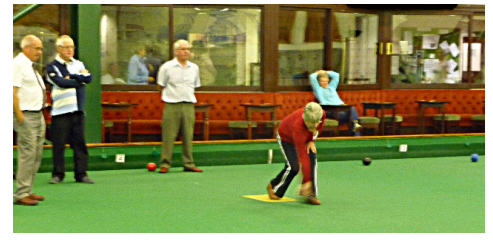

12

ALZHEIMERS MEMORY WALK